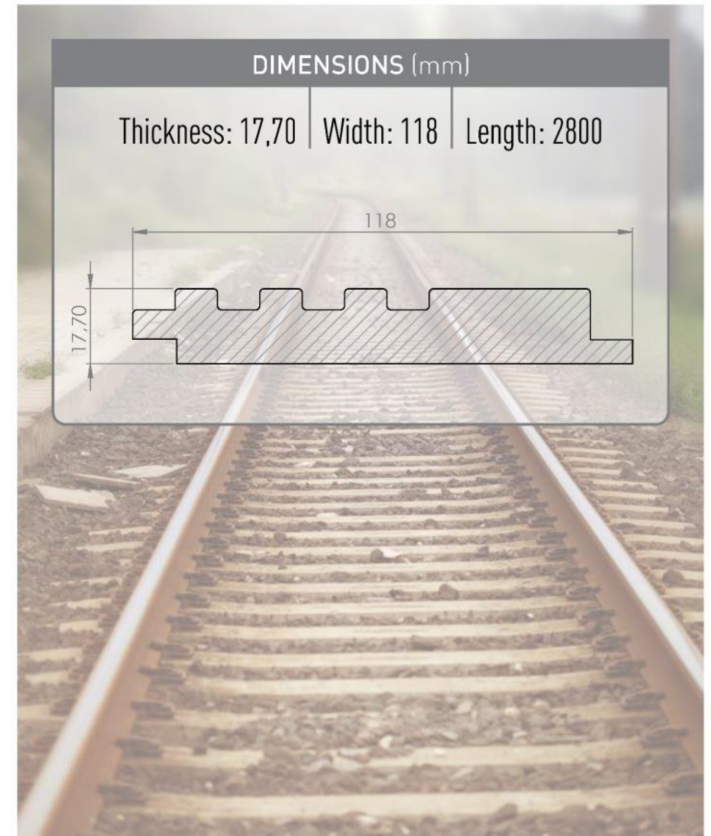

WALL PROFILES

by **gizir**[®]
WOOD PRODUCTS

WALL
PROFILE **WP 06**

SM PISTACHIO | S067

MOUNTED PROFILE

DIMENSIONS (mm)

Thickness: 17,70 | Width: 118 | Length: 2800

7093

7094

WALL
PROFILE **WP 11**

GOLD INOX | 6370

MOUNTED PROFILE

DIMENSIONS (mm)

Thickness: 17,70 | Width: 118 | Length: 2800

7093

7094

LED WALL PROFILE **WPL 01**

SM MINK S027

MOUNTED PROFILE

led strip light

New

DIMENSIONS (mm)

Thickness: 18 | Width: 118 | Length: 2800

led strip light