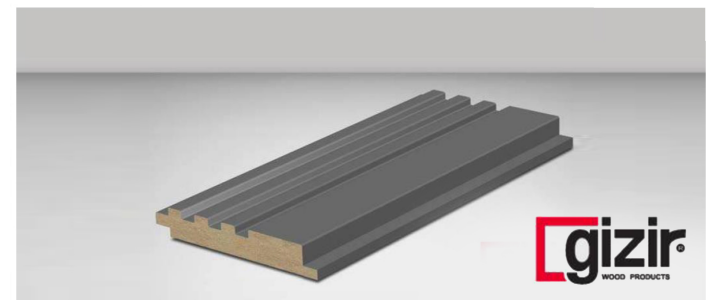

WALL PROFILES

by **gizir**[®]
WOOD PRODUCTS

WALL
PROFILE **WP 06**

SM PISTACHIO | S067

MOUNTED PROFILE

DIMENSIONS (mm)

Thickness: 17,70 | Width: 118 | Length: 2800

7093

7094

WALL
PROFILE **WP 11**

GOLD INOX | 6370

MOUNTED PROFILE

DIMENSIONS (mm)

Thickness: 17,70 | Width: 118 | Length: 2800

7093

7094

LED WALL PROFILE **WPL 01**

SM MINK S027

MOUNTED PROFILE

led strip light

New

DIMENSIONS (mm)

Thickness: 18 | Width: 118 | Length: 2800

led strip light