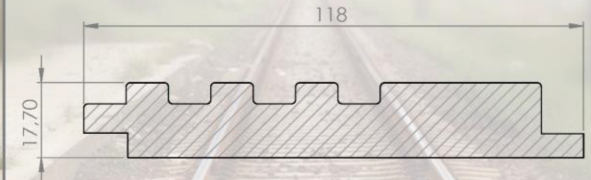

WALL PROFILES

by **gizir**[®]
WOOD PRODUCTS

WALL
PROFILE **WP 06**

SM PISTACHIO | S067

MOUNTED PROFILE

DIMENSIONS (mm)

Thickness: 17,70 | Width: 118 | Length: 2800

7093

7094

WALL
PROFILE **WP 11**

GOLD INOX | 6370

MOUNTED PROFILE

DIMENSIONS (mm)

Thickness: 17,70 | Width: 118 | Length: 2800

7093

7094

LED WALL PROFILE **WPL 01**

SM MINK S027

MOUNTED PROFILE

led strip light

New

DIMENSIONS (mm)

Thickness: 18 | Width: 118 | Length: 2800

led strip light