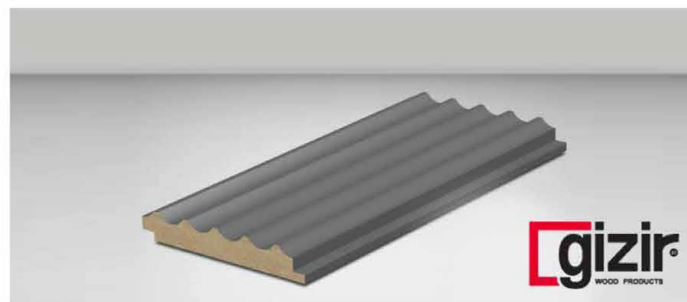

WALL PROFILES

by **gizir**[®]
WOOD PRODUCTS

WALL
PROFILE **WP 06**

SM PISTACHIO | S067

MOUNTED PROFILE

DIMENSIONS (mm)

Thickness: 17,70 | Width: 118 | Length: 2800

7093

7094

WALL
PROFILE **WP 11**

GOLD INOX | 6370

MOUNTED PROFILE

DIMENSIONS (mm)

Thickness: 17,70 | Width: 118 | Length: 2800

7093

7094

LED WALL PROFILE **WPL 01**

SM MINK S027

MOUNTED PROFILE

led strip light

New

DIMENSIONS (mm)

Thickness: 18 | Width: 118 | Length: 2800

led strip light