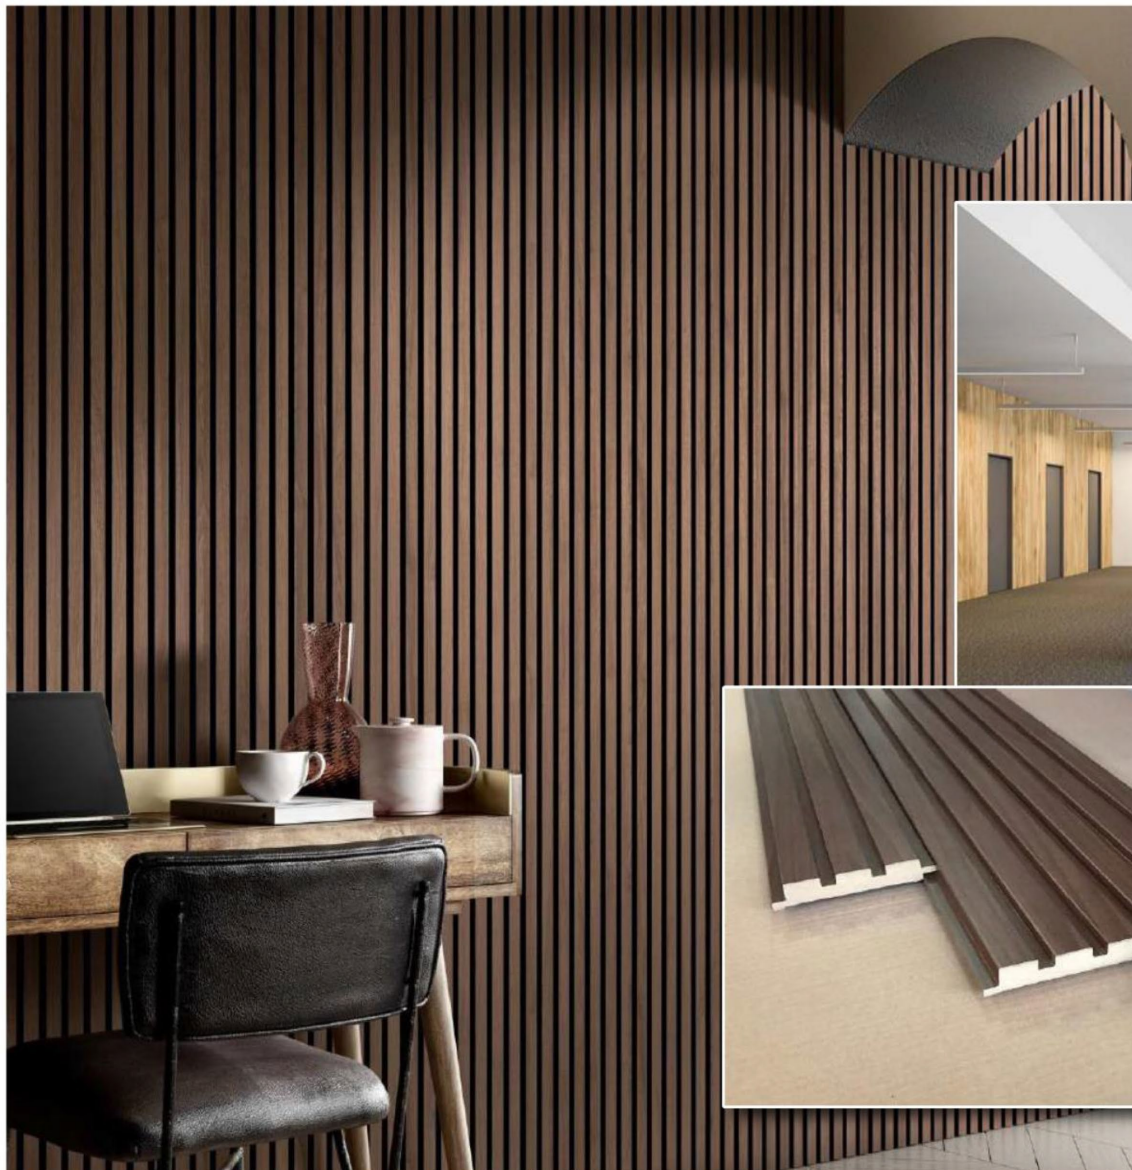

7094

WALL
PROFILE **WP 11**

GOLD INOX | 6370

MOUNTED PROFILE

DIMENSIONS (mm)

Thickness: 17,70 | Width: 118 | Length: 2800

7093

7094

LED WALL PROFILE **WPL 01**

SM MINK S027

MOUNTED PROFILE

led strip light

New

DIMENSIONS (mm)

Thickness: 18 | Width: 118 | Length: 2800

led strip light

7093

7094

WALL PROFILES

SLATS

MATTE

7093 | Amberes Oak Natural

7094 | Nutwood Dark

Gizir Wall Profiles
Available Colours